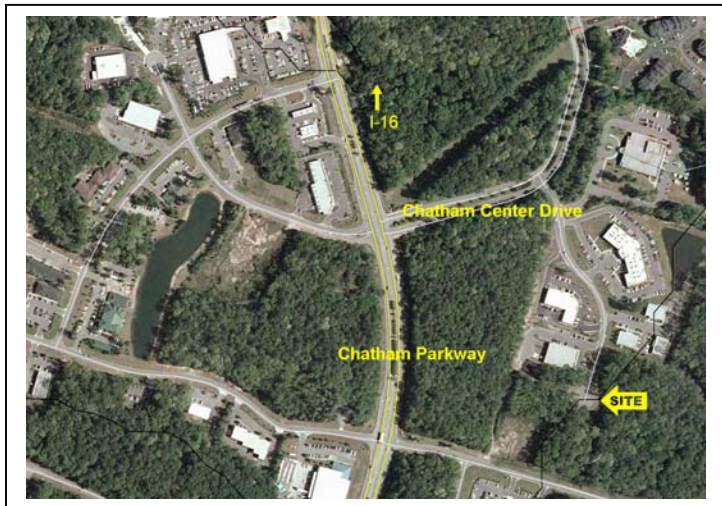

AVAILABLE

Chatham Center Office Buildings 5,000 SF For Sale or Lease

5 Minutes to Downtown
10 Minutes to Savannah Port Authority
5-10 Minutes to I-95
5-10 Minutes to Savannah's Southside
10-15 Minutes to Savannah Hilton Head International Airport