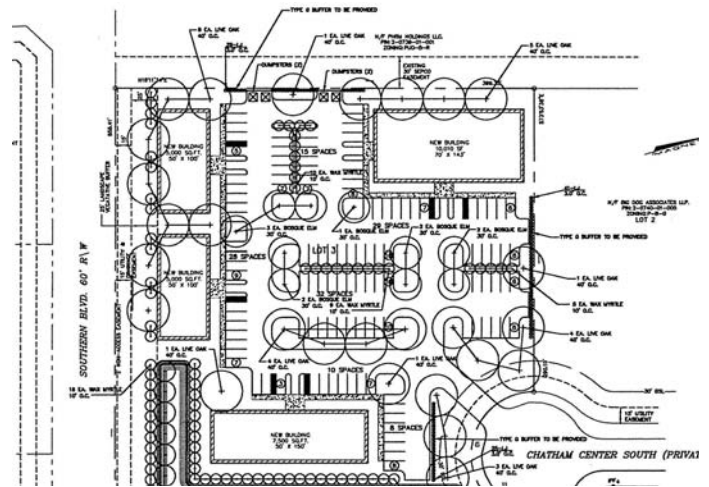

AVAILABLE

Chatham Center Office Buildings 5,000 SF For Sale or Lease

5 Minutes to Downtown
10 Minutes to Savannah Port Authority
5-10 Minutes to I-95
5-10 Minutes to Savannah's Southside
10-15 Minutes to Savannah Hilton Head International Airport